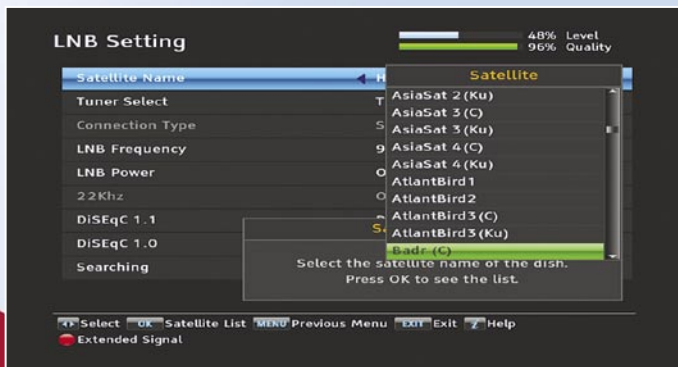

150 pre-stored satellite positions are available |

و إذا كنت تريد توصيل الريسيفر بالعالم الخارجي فان الريسيفر Topfield TMS لا يتم توصيله فقط عن طريق منفذ USB و E-SATA ، بل أيضا عن طريق شبكة الإنترنت ، ويمكن ضبط ذلك من خلال قائمة معينة حيث يسمح للمستخدم بإدخال عنوان IP يدويا أو أتوماتيكيا عن طريق سيرفر DHCP المدمج مع الشبكة ، و في هذه الحالة سوف يحصل الريسيفر أتوماتيكيا على كافة البيانات و يكون مستعدا للعمل في ثواني فقط .

كما تم دمج سيرفر على الشبكة و سيرفر FTP مع الريسيفر و يمكن تفعيل كليهما ، كما أن الريسيفر TMS يسمح بالدخول على السيرفر عن طريق اسم مستخدم ID و كلمة سر .

و عند الانتهاء من عملية التهيئة الأولية يمكنك الضغط على زر الخروج من القائمة ثم القائمة الرئيسية من وحدة التحكم عن بعد و من ثم يقوم الريسيفر بالانتقال لعرض أول قناة في قائمة القنوات و يظهر شريط بيانات سافل الشاشة و التي تتضمن معلومات عن القناة المعروضة مثل معلومات البرنامج الحالي و الوقت المتبقي من البرنامج و جميع المعلومات عن التيونر و القمر الصناعي و الناقل ، و بالإضافة إلى ذلك هناك أيقونات تمثل الخدمات المصاحبة للقناة مثل خدمة قناة المعلومات و الترجمة الفورية و الصوت الفرعي المصاحب و إذا كانت القناة مشفرة أو القناة متعددة التغذية .

كما يوجد شريطين لتوضيح مقياس قوة و جودة الإشارة و لكن كن حذرا مع تلك الأرقام حيث وجدنا أن مقياس الجودة كان 100% و في بعض الإشارات الضعيفة و ربما كانت تلك القيم غير دقيقة .

و إذا قمت بالضغط على زر Info

عرض الصورة بشكل سريع أثناء المشاهدة عن طريق زر موجود بوحدة التحكم عن بعد .

و يخرج موصل سكاتر الأوروبي صورة بإشارات CVBS ، S-Video ، أو RGB ، و على المستخدم أن يحدد أولا كيفية عرض إرسال الصورة العادية 4:3 على شاشة عريضة 16:9 (صورة Pan & Scan أو صورة الإرسال الفعلي مع إطار اسود على الجانبين) ، و إذا كان هناك قليلون مازالوا يستخدمون أجهزة التلفزيون القديم يمكنهم ضبط خروج الصورة 4:3 .

و يمكن ضبط عملية التسجيل و التشغيل ، كما توجد وظيفة ترحيل الوقت حتى 300 دقيقة و قد كانت اكبر قدرة لترحيل الوقت في الماضي حتى 120 دقيقة فقط ، و يمكن إضافة بعض الدقائق للمقاتي قبل و بعد زمن التسجيل لضمان أن لا يفوتك شئ من البرنامج المراد تسجيله و هذا ما قد يحدث حيث أن بعض القنوات لا تلتزم تماما بدقة مواعيد العرض .

و إذا ما تم توصيل وحدة تخزين خارجية عن طريق منفذ USB أو E-Sata فإذا أردت أن تستخدم قرص صلب خارجي بدلا من القرص الصلب الداخلي بسعة 500 جيجابايت و الموجود داخل الريسيفر يمكن ضبط الريسيفر للتسجيل على قرص الصلب الخارجي .

و يمكن أثناء العرض لما تم تسجيله إجراء عملية العرض السريع و إعادة اللف ، و يمكن للريسيفر أن يتحكم في طريقة عرض المواد المسجلة المشفرة فيمكن فك التشفير فورا أو ترك هذا للمستخدم أن يقوم بتفعيل فك التشفير يدويا .

و في اللوحة الأمامية يمكن ضبط مستوى الضوء لشاشة العرض و كنا نأمل أن يتاح نفس الشيء بالنسبة للحلقة المضيفة .