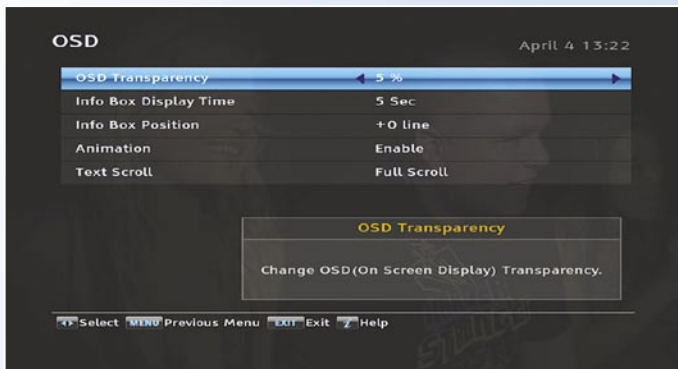

SRP-2100

ON / OFF

AC INPUT 90-250V ~ 50/60Hz
Max. Power Consumption: 67W

MADE IN KOREA

TOPFIELD®

Manual channel search |

EPG mode 1 |

Extended EPG information |