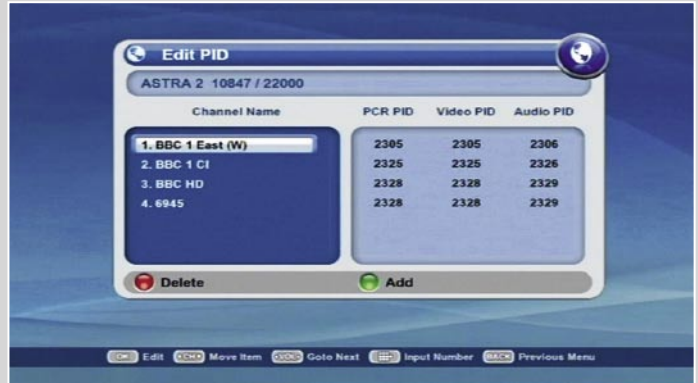

## ENERGY DIAGRAM

The secret channel history screen |

EPG |

PID editor |

Satellite setup |

User preferences |