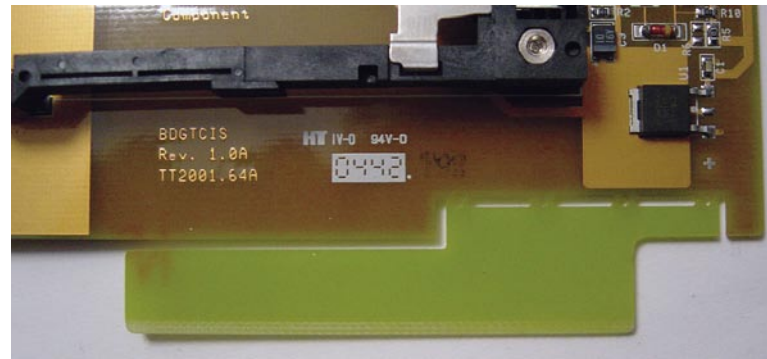

كارت ستلايت DVB-Shop Technotrend S1500 Budget مع فتحة إدخال كامات للعمل مع وندوز ميديا سنتر 2005

Above (from left to right): The TT S1500 scanning Astra 2; connections in the slot sheet: coax and IR socket, space-saving barebone installation of the CI slot through removal of the green PCI flap (also see picture on the right).