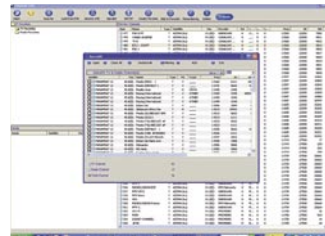

Channel Manager (SatcoDX) |

Info Bar |

tvv EPG |

Tuner Setup |